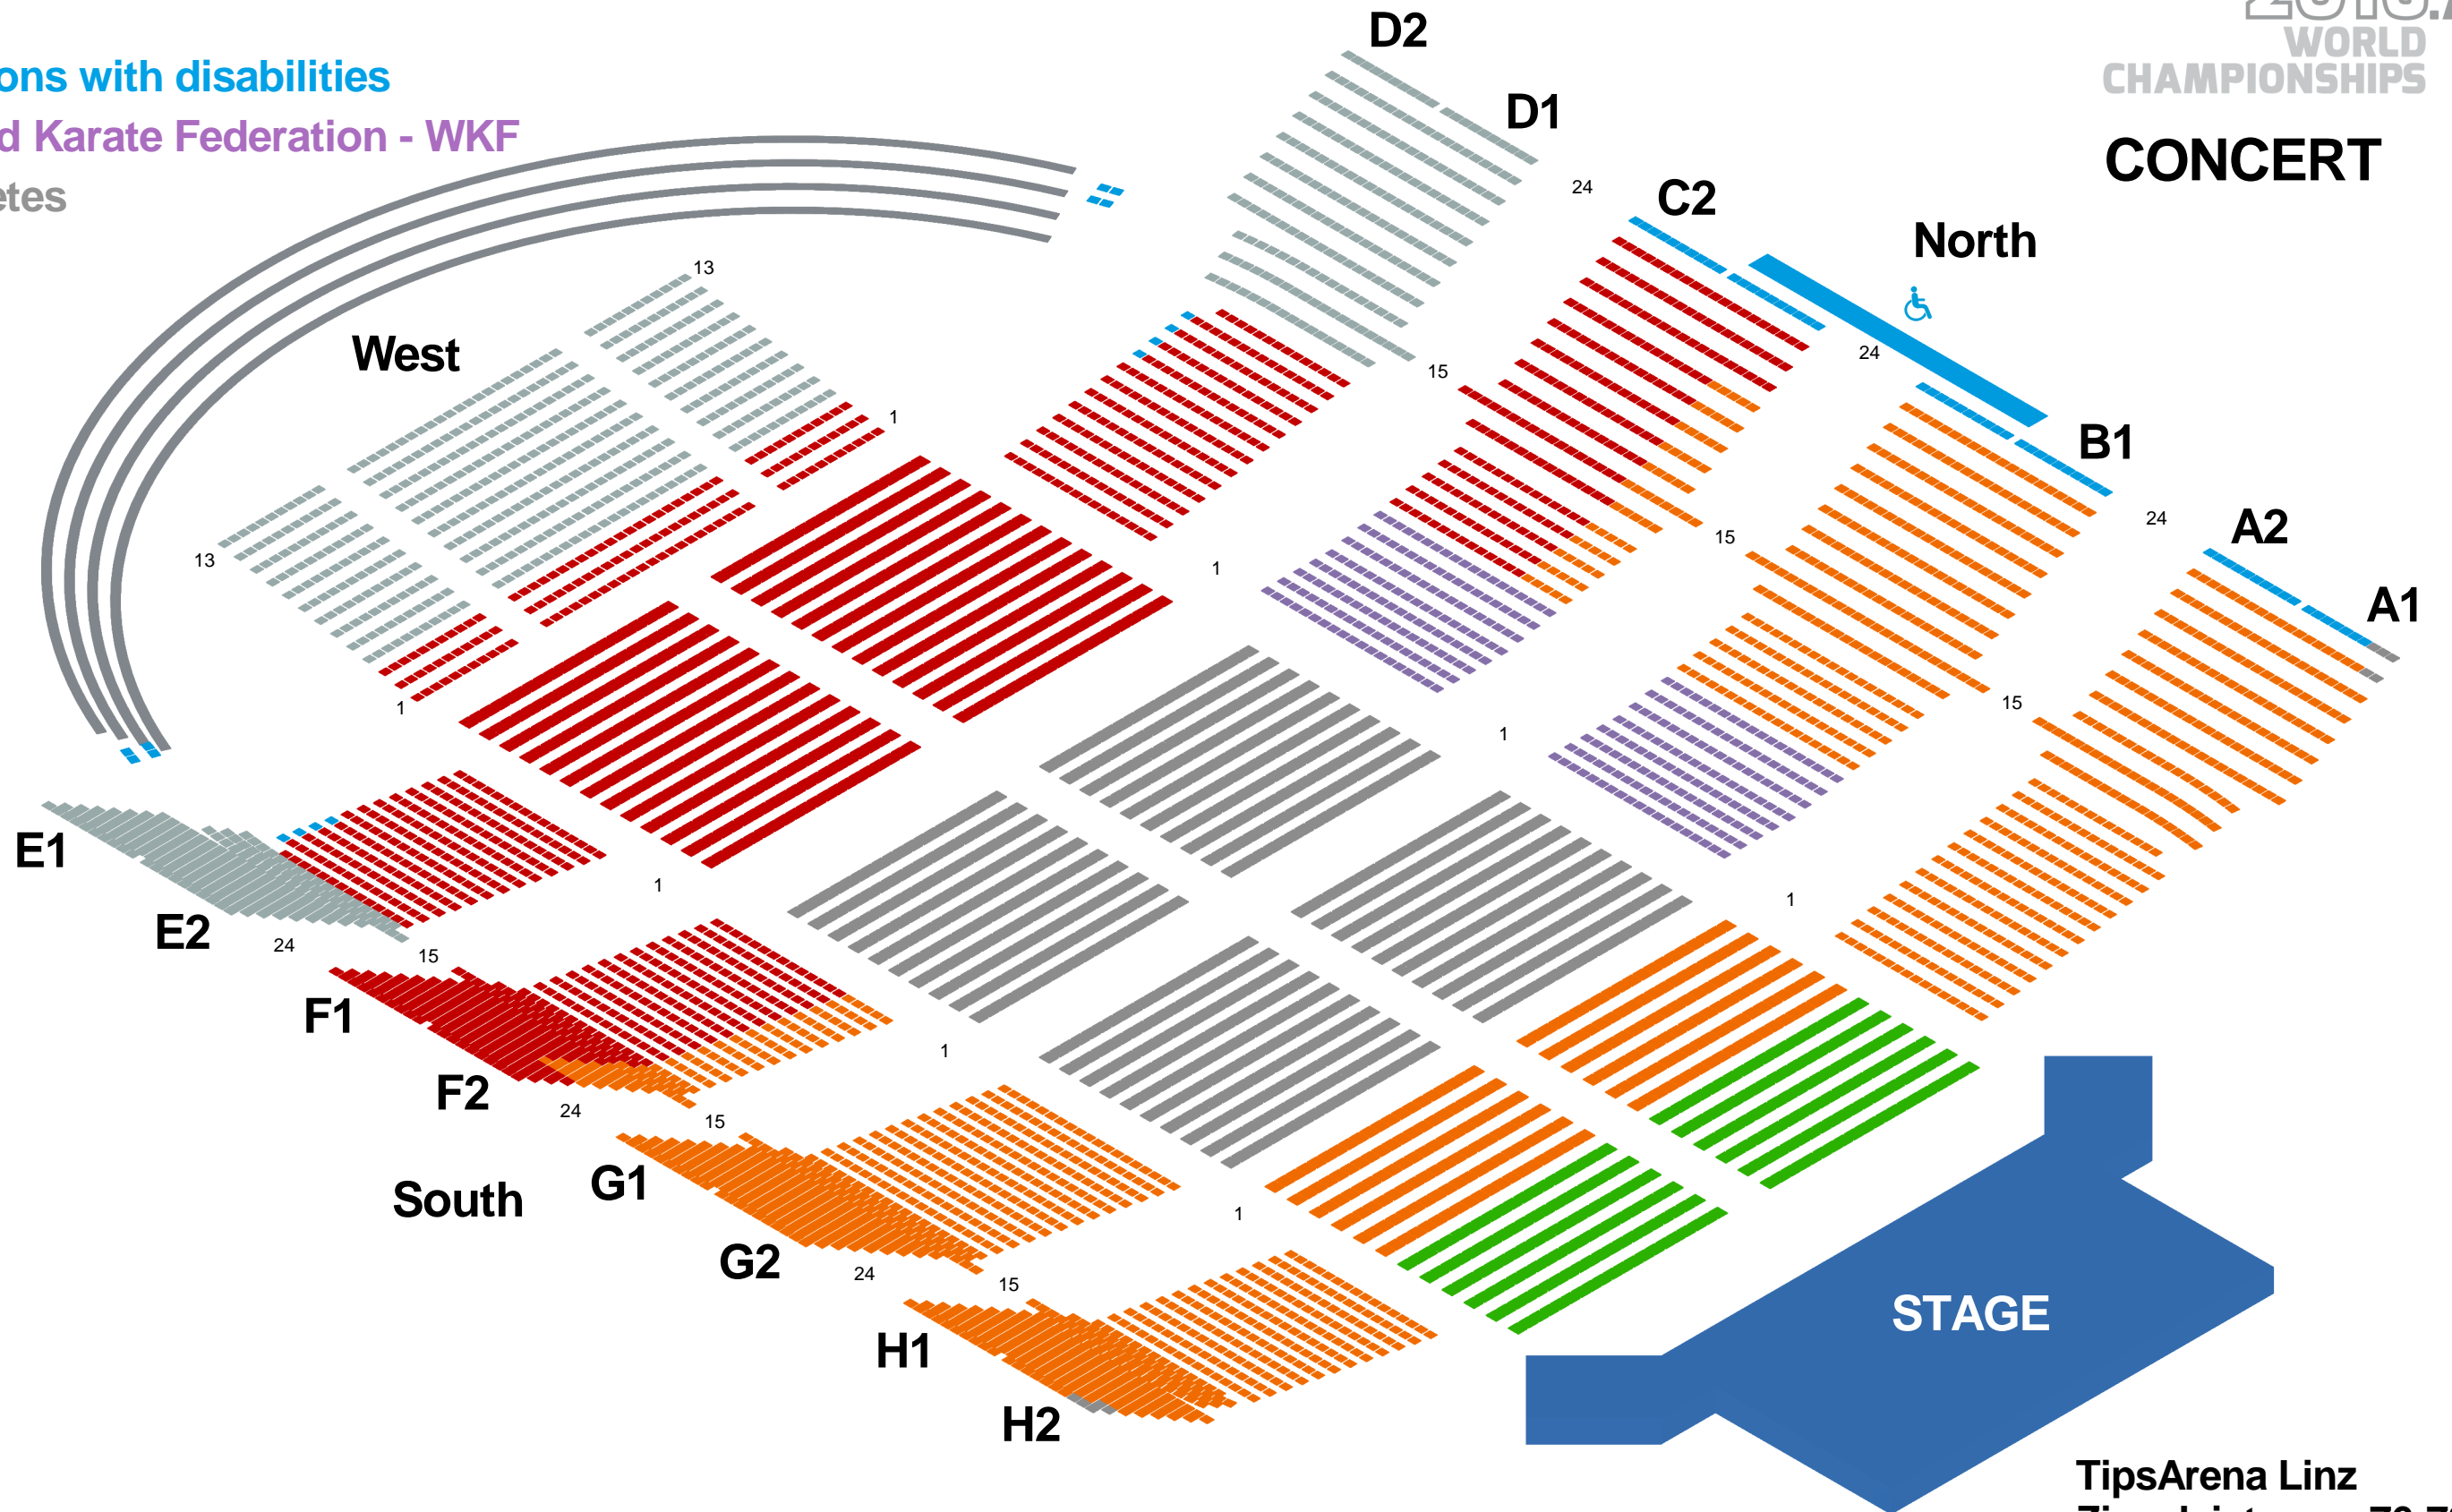

**CONCERT**

- Category 1
- Category 2
- VIP
- Persons with disabilities
- World Karate Federation - WKF
- Athletes

**STAGE**

**TipsArena Linz**  
**Ziegeleistrasse 76-78**  
**4020 Linz**

Sectors A-H: First row is at floor level; grandstands rise from the second row of.  
All seats on ground floor not rising.

There is only very limited space for parking. Please use public transportation.  
Tickets are valid for bus, tram in Linz 5 hours before and until 12:00 after the event!