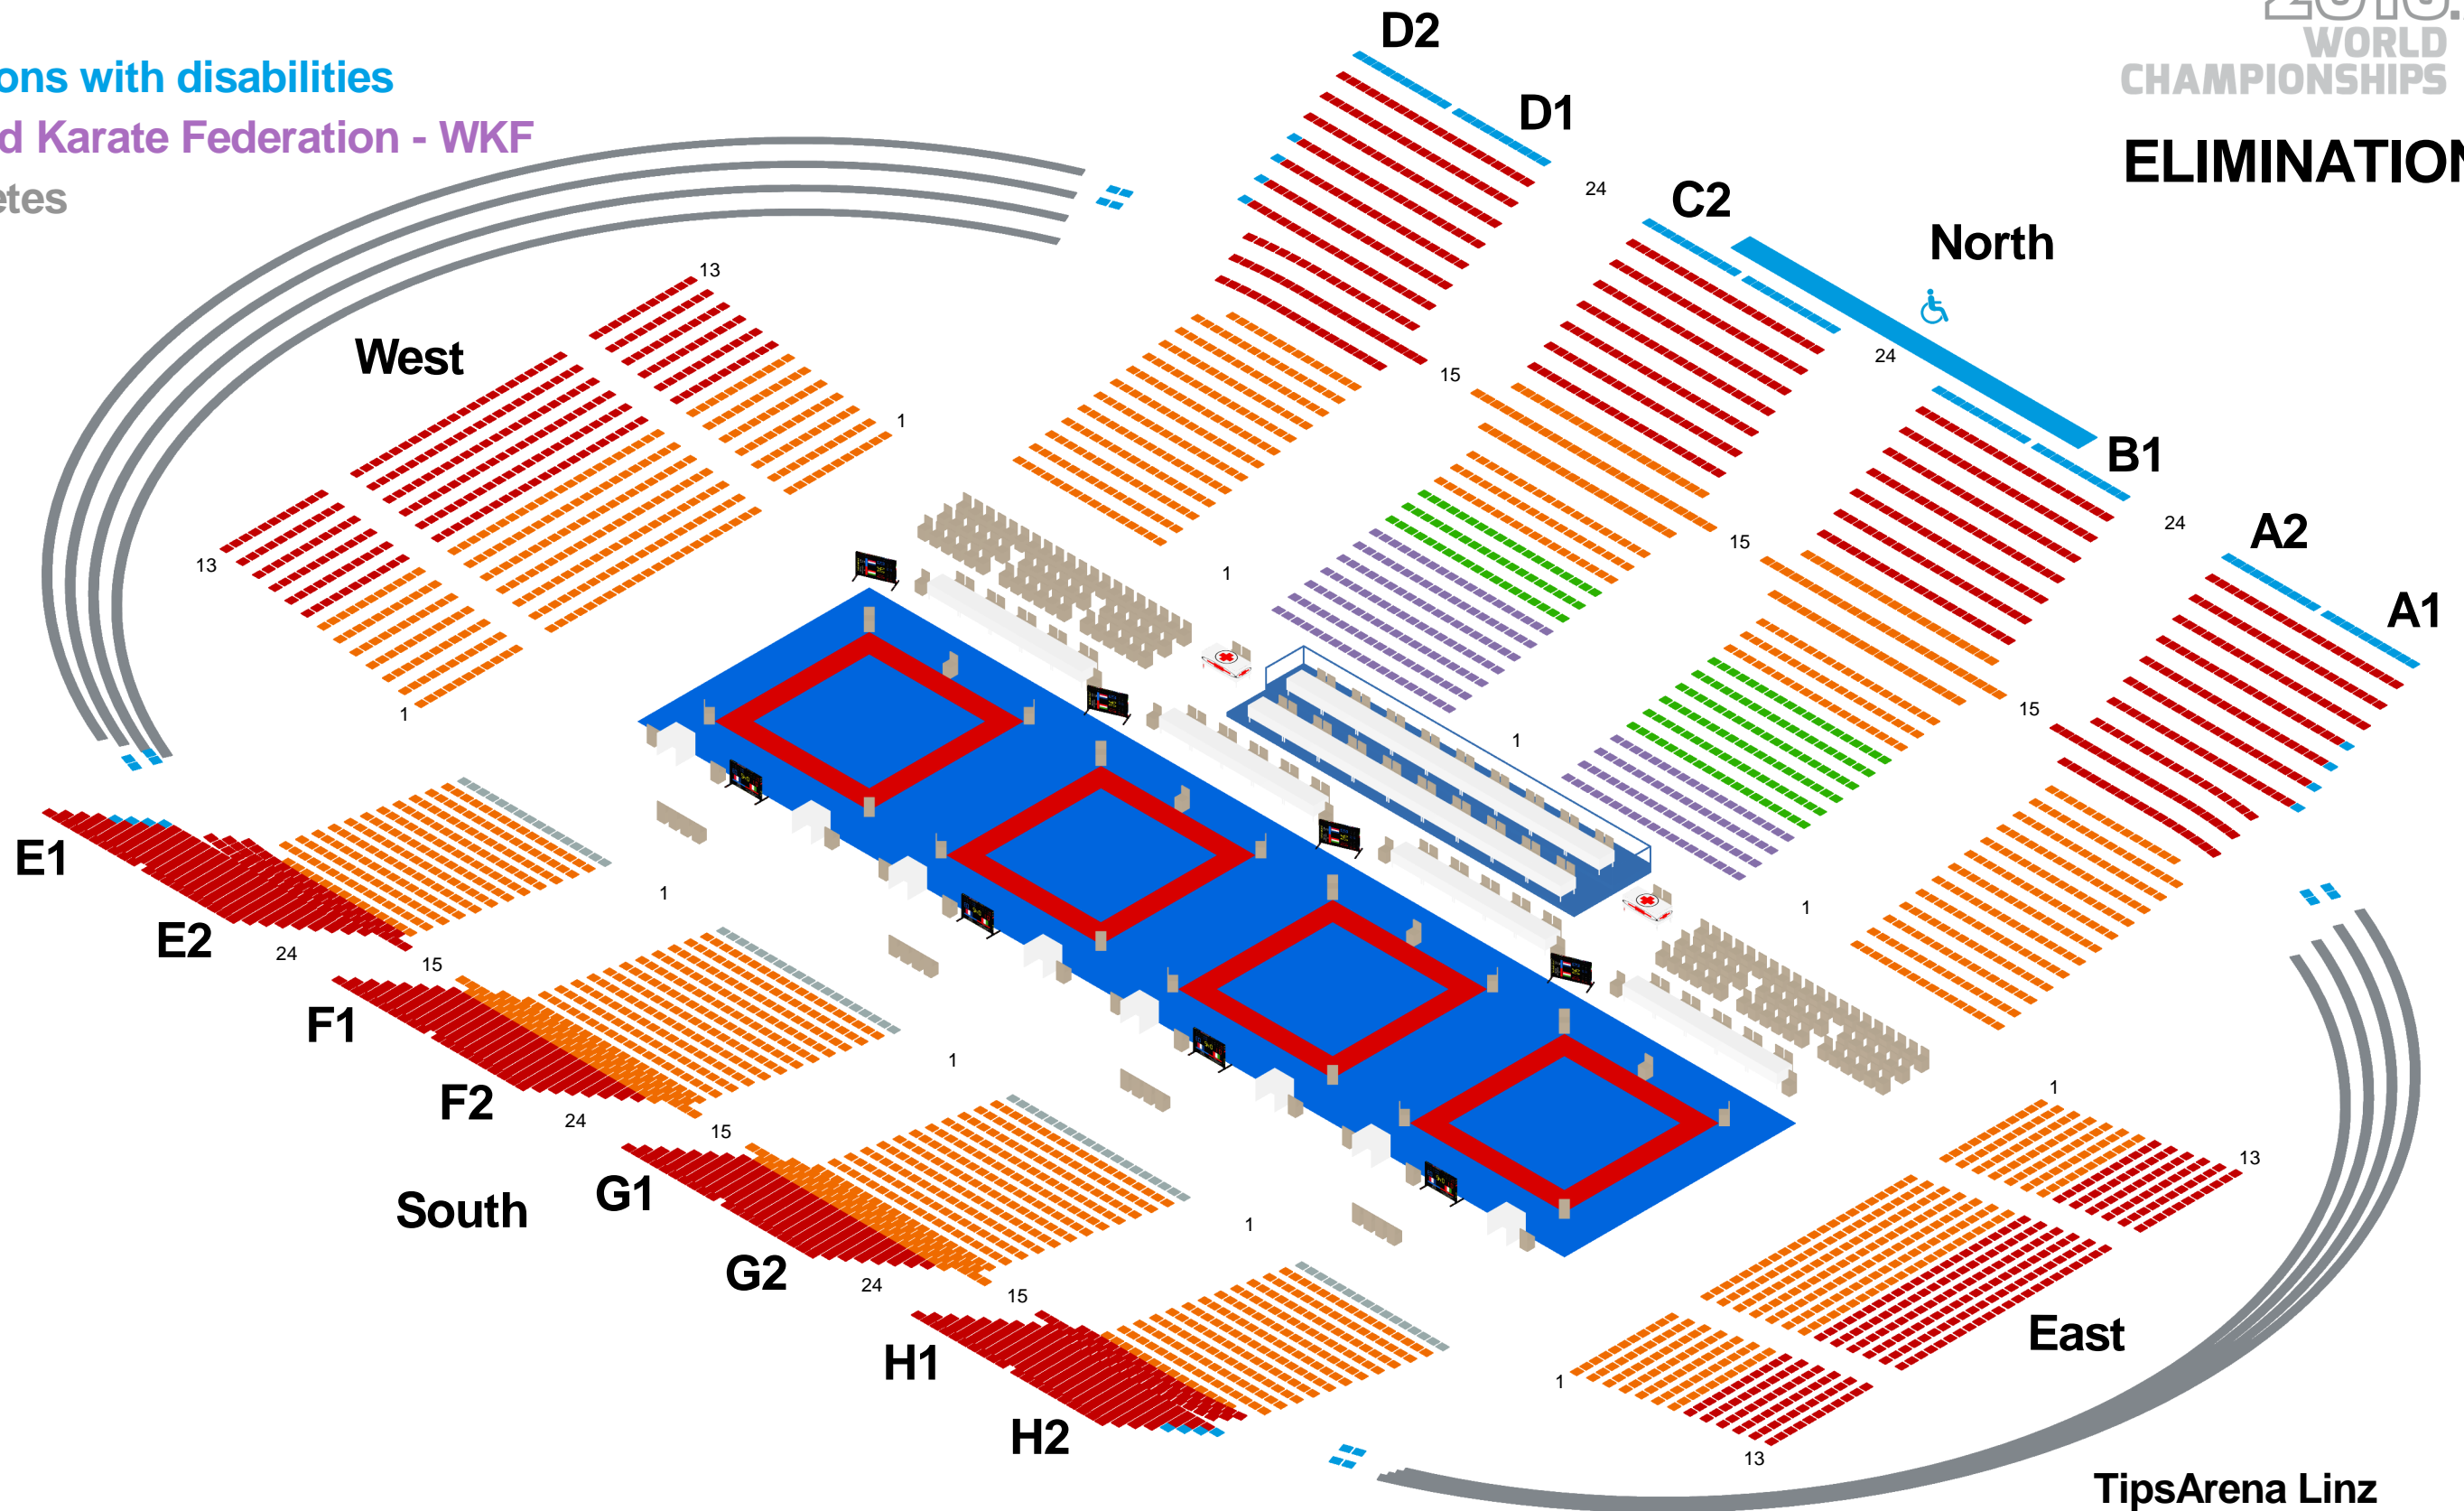

- Category 1
- Category 2
- VIP
- Persons with disabilities
- World Karate Federation - WKF
- Athletes

TipsArena Linz
Ziegeleistrasse 76-78
4020 Linz

Sectors A-H: First row is at floor level; grandstands rise from the second row of.
All seats on ground floor not rising.

There is only very limited space for parking. Please use public transportation.
Tickets are valid for bus, tram in Linz 5 hours before and until 12:00 after the event!